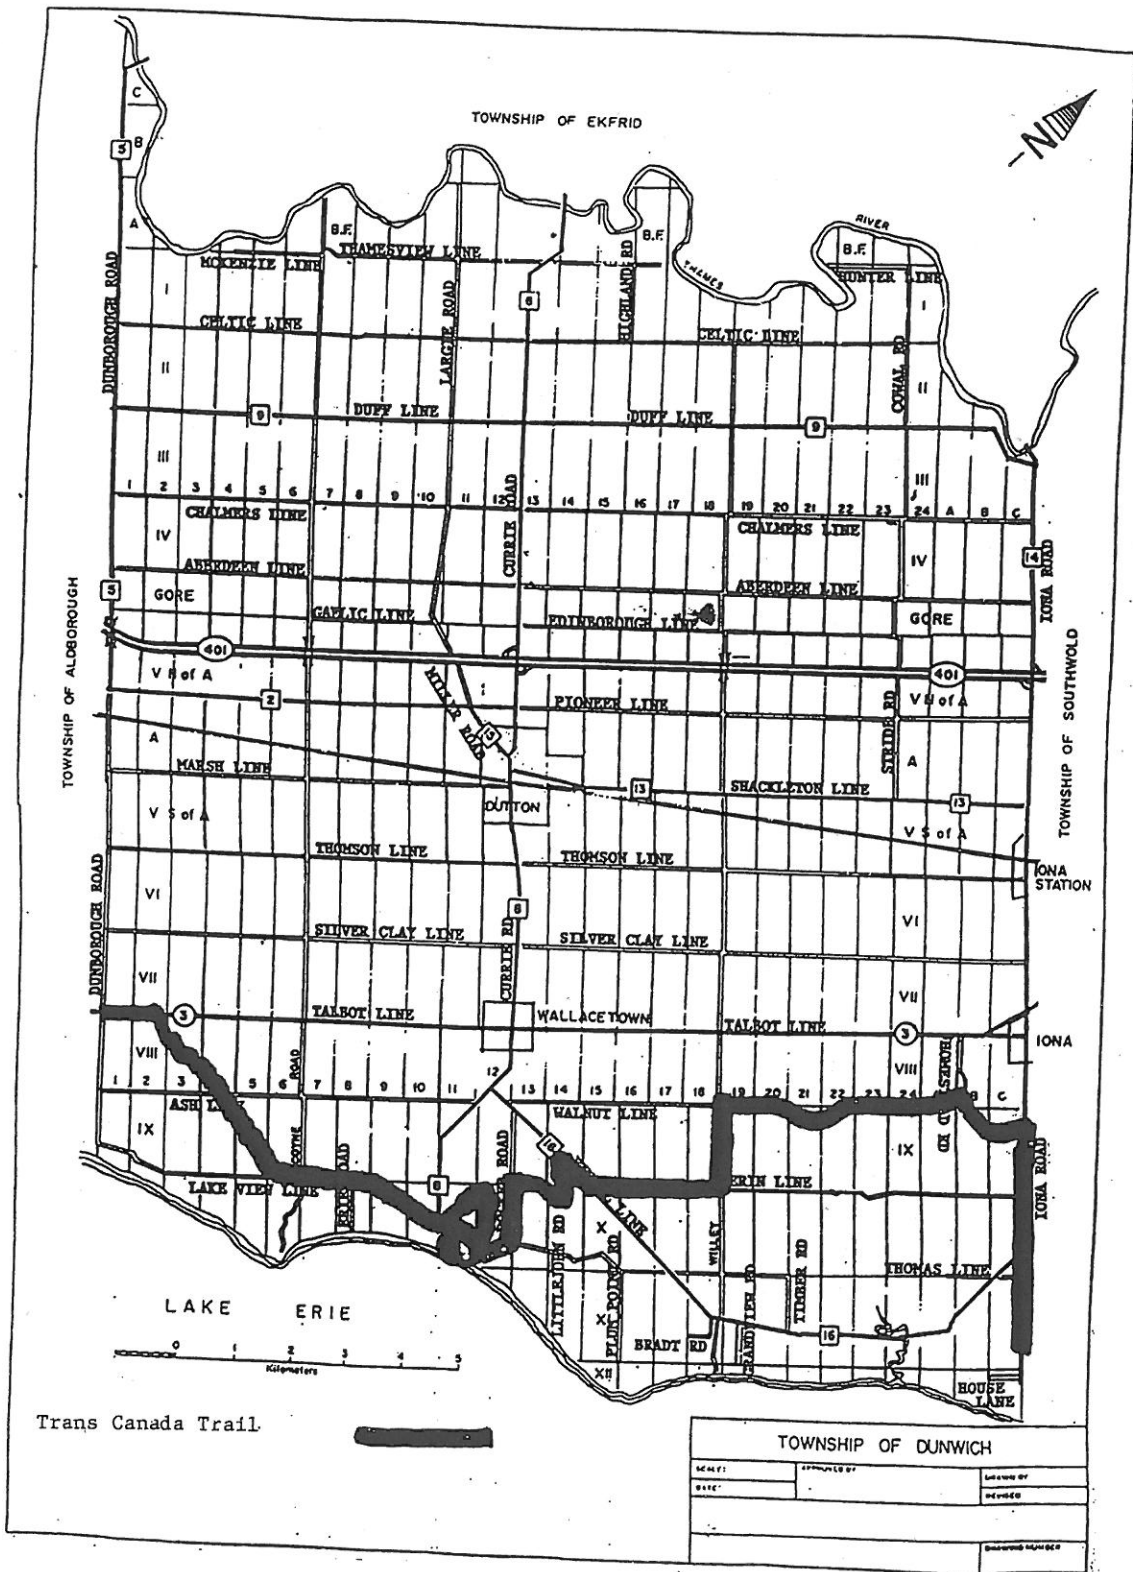

# TRANS CANADA TRAIL

- During hunting season, 2 parts of the trail are closed:
1. From Talbot Line to Lakeview
  2. From Docker Road to Fingal Line

The road portion of the trail doesn't get closed.